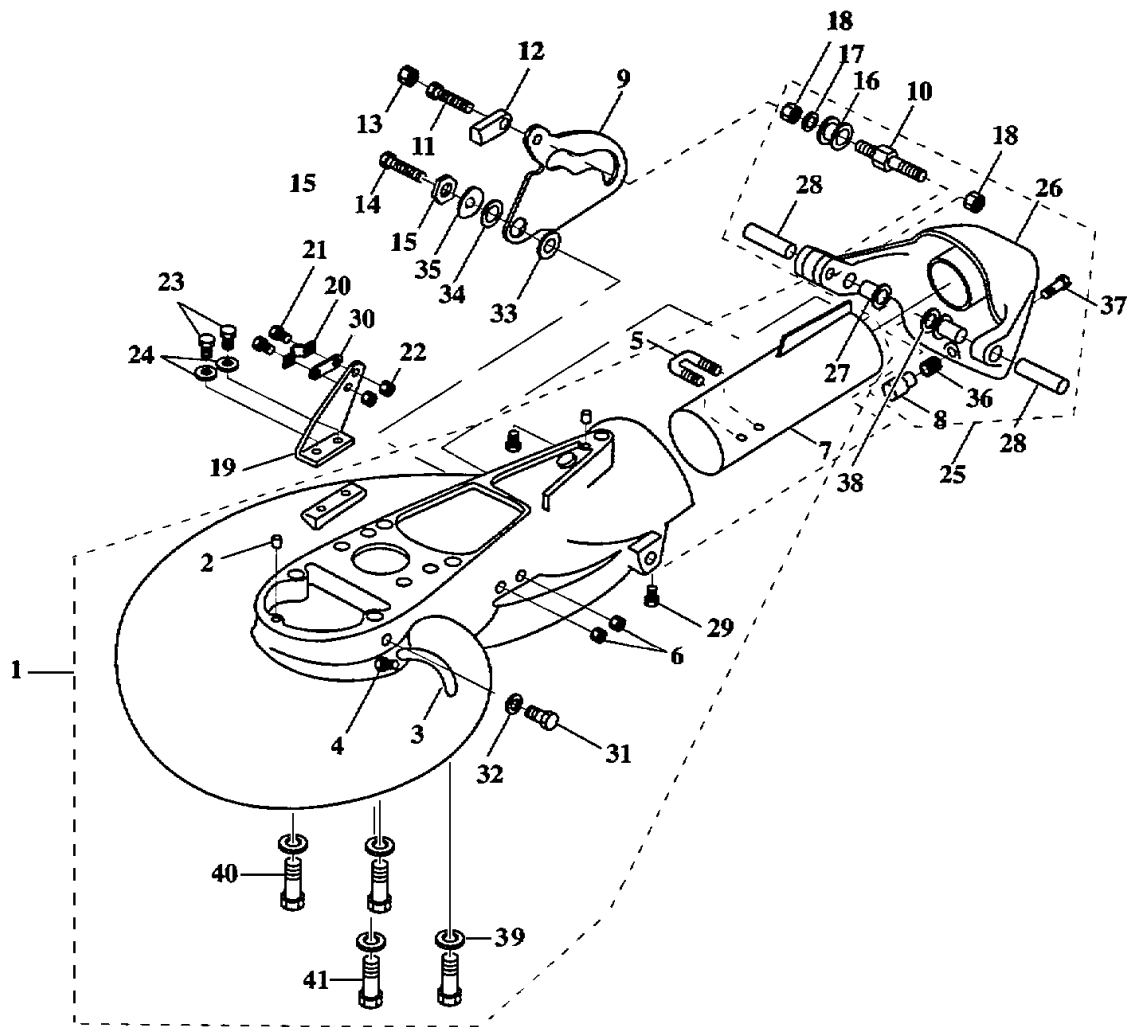

Part List

F40MJHD-PUMP 2005 / MAIN HOUSING F40

REF - NO	PART NUMBER	PART NAME	QUANTITY	REMARKS
1	63D-JD001-36-90	MAIN HOUSING	1	
2	6H4-JD006-31-00	DOWEL PIN	2	
3	6H4-JD009-75-00	GREASE HOSE	1	
4	6H4-JD005-39-00	GREASE FITTING	1	
5	6H4-JD008-46-00	U-BOLT	1	
6	6H4-JD006-21-00	NUT, NYLOC	2	
7	6H4-JD000-80-00	EXHAUST TUBE	1	
8	6H4-JD001-16-90	GATE BUMPER	1	
9	6H4-JD001-03-50	SHIFT CAM, MEDIUM	1	
10	6H4-JD001-04-30	SHAFT, ROLLER	1	
11	6H1-JD005-73-00	BOLT	1	
12	63D-JD005-53-02	BALL END	1	
13	6H4-JD006-23-00	NYLOC	1	
14	6H4-JD005-74-10	BOLT, HEX HEAD NYLOC	1	
15	6H4-JD001-03-60	CAM, ECCENTRIC DRILLED	1	
16	6H4-JD001-04-20	SHAFT, ROLLER	1	
17	6H4-JD006-35-00	WASHER, PLAIN	1	
18	6H4-JD006-24-00	NUT, FIBER LOCK	2	
19	6H4-JD001-56-00	BRACKET, CABLE SUPPORT	1	
20	6H4-JD005-43-00	CABLE CLAMP	1	
21	6H4-JD005-61-00	SCREW	2	
22	6H4-JD006-19-00	NUT, FIBER LOCK	2	
23	6H4-JD005-72-00	BOLT	2	
24	6H4-JD006-35-00	WASHER, PLAIN	2	
25	6H4-JD001-17-60	GATE ASSY. MED CAM	1	
26	6H4-JD011-75-01	REVERSE GATE, MEDIUM	1	
27	6H4-JD005-35-00	NYLON SLEEVE	2	
28	6H4-JD008-22-00	PIN, REVERSE PIVOT	2	
29	6H4-JD005-74-00	BOLT	2	
30	6H4-JD005-42-00	SHIM	1	
31	6H4-JD001-02-40	FLUSH SCREW	1	
32	6H4-JD001-02-50	WASHER, FIBER M8	1	
33	6H4-JD001-03-70	BUSHING, CAM	1	
34	6H4-JD001-03-80	WASHER, CAM	1	
35	6H4-JD001-03-90	SHIM, CAM	2	
36	6H4-JD001-17-00	SPRING, GATE BUMPER	1	
37	67C-JD005-59-02	SCREW, NYLOC	1	
38	6H4-JD001-17-70	WASHER, SPRING	1	
39	6H4-JD006-40-00	WASHER, SPRING LOCK	4	
40	6H4-JD006-03-00	BOLT, 5/16"-18 X 2-1/2"	2	
41	6H4-JD005-99-00	BOLT, HEX HEAD	2