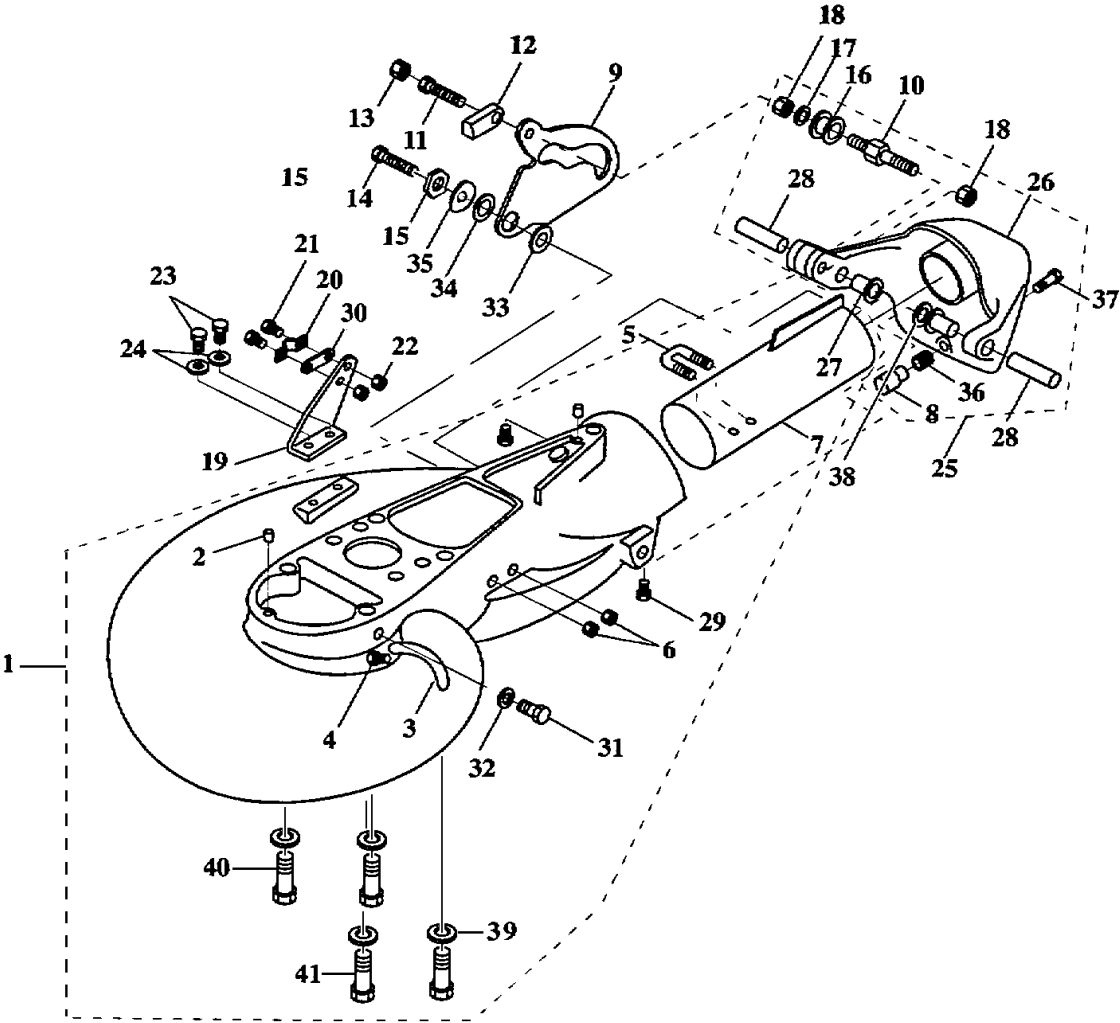

Part List

F40MJHD-PUMP 2005 / MAIN HOUSING F50 60

REF - NO	PART NUMBER	PART NAME	QUANTITY	REMARKS
1	63D-JD001-36-90	MAIN HOUSING	1	
2	6H4-JD006-31-00	DOWEL PIN	2	
3	6H4-JD009-75-00	GREASE HOSE	1	
4	6H4-JD005-39-00	GREASE FITTING	1	
5	6H4-JD008-46-00	U-BOLT	1	
6	6H4-JD006-21-00	NUT, NYLOC	2	
7	6H4-JD000-80-00	EXHAUST TUBE	1	
8	6H4-JD001-16-90	GATE BUMPER	1	
9	6H4-JD001-03-50	SHIFT CAM, MEDIUM	1	
10	6H4-JD001-04-30	SHAFT, ROLLER	1	
11	6H1-JD005-73-00	BOLT	1	
12	63D-JD005-53-02	BALL END	1	
13	6H4-JD006-23-00	NYLOC	1	
14	6H4-JD005-74-10	BOLT, HEX HEAD NYLOC	1	
15	6H4-JD001-03-60	CAM, ECCENTRIC DRILLED	1	
16	6H4-JD001-04-20	SHAFT, ROLLER	1	
17	6H4-JD006-35-00	WASHER, PLAIN	1	
18	6H4-JD006-24-00	NUT, FIBER LOCK	2	
19	6H4-JD001-56-00	BRACKET, CABLE SUPPORT	1	
20	6H4-JD005-43-00	CABLE CLAMP	1	
21	6H4-JD005-61-00	SCREW	2	
22	6H4-JD006-19-00	NUT, FIBER LOCK	2	
23	6H4-JD005-72-00	BOLT	2	
24	6H4-JD006-35-00	WASHER, PLAIN	2	
25	6H4-JD001-17-60	GATE ASSY. MED CAM	1	
26	6H4-JD011-75-01	REVERSE GATE, MEDIUM	1	
27	6H4-JD005-35-00	NYLON SLEEVE	2	
28	6H4-JD008-22-00	PIN, REVERSE PIVOT	2	
29	6H4-JD005-74-00	BOLT	2	
30	6H4-JD005-42-00	SHIM	1	
31	6H4-JD001-02-40	FLUSH SCREW	1	
32	6H4-JD001-02-50	WASHER, FIBER M8	1	
33	6H4-JD001-03-70	BUSHING, CAM	1	
34	6H4-JD001-03-80	WASHER, CAM	1	
35	6H4-JD001-03-90	SHIM, CAM	2	
36	6H4-JD001-17-00	SPRING, GATE BUMPER	1	
37	67C-JD005-59-02	SCREW, NYLOC	1	
38	6H4-JD001-17-70	WASHER, SPRING	1	
39	6H4-JD006-40-00	WASHER, SPRING LOCK	4	
40	6H4-JD006-03-00	BOLT, 5/16"-18 X 2-1/2"	2	
41	6H4-JD005-99-00	BOLT, HEX HEAD	2