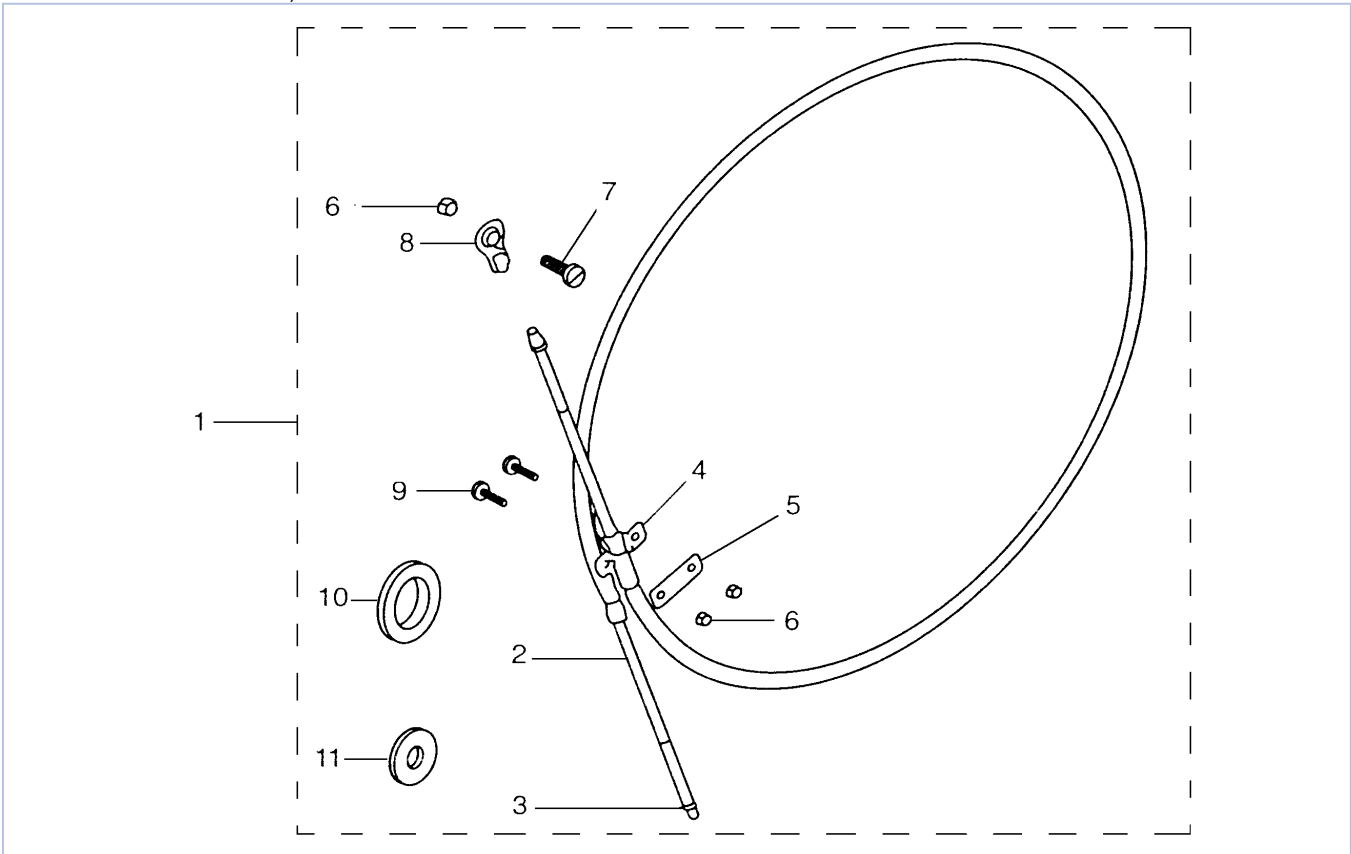

Part List

F40MJHD-PUMP 2005 / WATER PUMP ADAPTER F40

REF - NO	PART NUMBER	PART NAME	QUANTITY	REMARKS
1	63D-JD001-36-00	ADAPTER PLATE (AJ)	1	
2	63D-JD001-37-70	EXTENSION, WATER TUBE	1	
3	663-44366-00-00	DAMPER, WATER SEAL 2	1	
4	67C-JD016-49-00	SPACER, WATER TUBE	1	
5	6H4-JD006-16-00	DOWEL PIN	2	
6	93604-08062-00	PIN, DOWEL	2	
7	67C-JD016-51-00	SHIFT ROD GIUIDE AJ-43	1	
8	67C-JD016-50-00	CUSHION, SHIFT ROD GUIDE	1	
9	6H4-JD006-07-00	BOLT	1	
10	6H4-JD005-91-00	BOLT	5	
11	6H4-JD006-40-00	WASHER, SPRING LOCK	5	
12	6H4-JD005-92-00	BOLT	4	
13	6H4-JD006-36-00	WASHER, LOCK M10	4	
14	67C-44311-10-00	HOUSING, WATER PUMP	1	
15	63D-44322-00-00	.INSERT, CARTRIDGE	1	
16	6H4-44352-02-00	.IMPELLER	1	
17	93210-59MG7-00	.O-RING	1	
18	66T-44323-00-00	.OUTER PLATE, CARTRIDGE	1	
19	63D-44316-00-00	.GASKET, WATER PUMP	1	