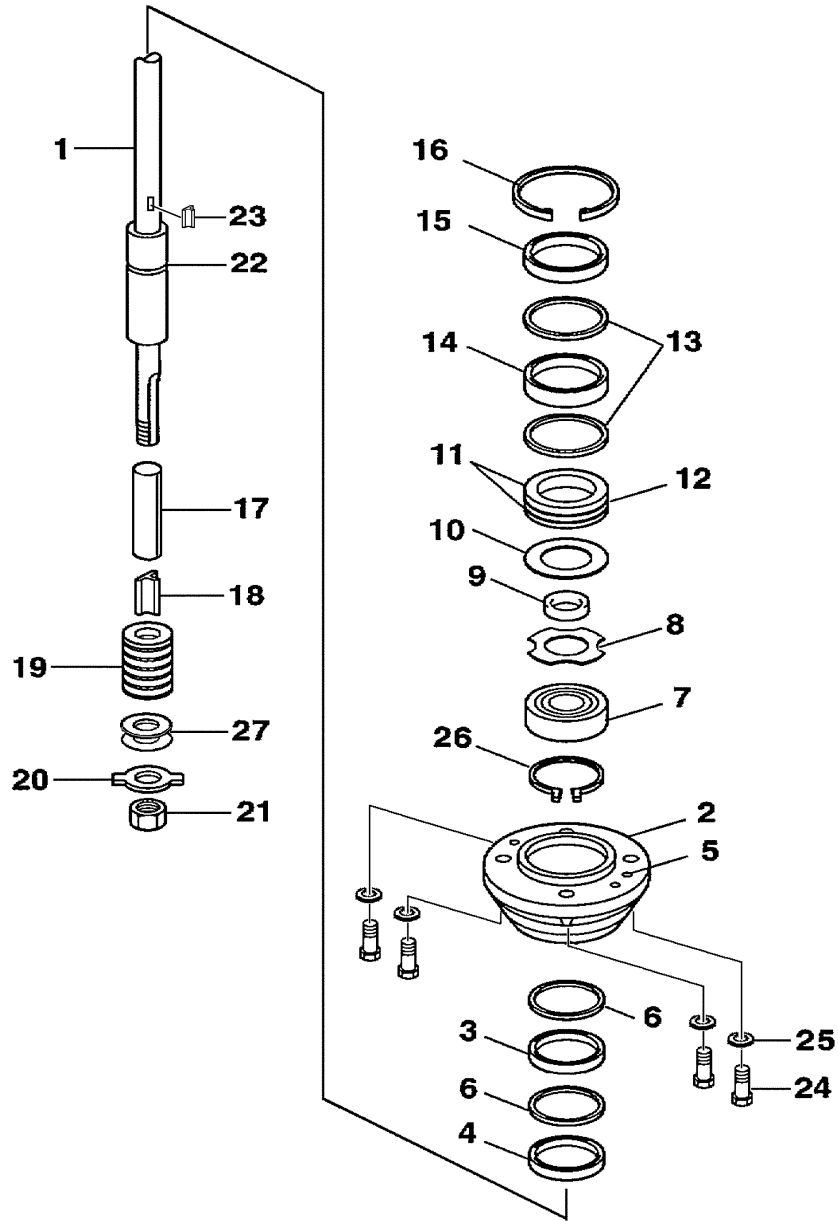

Part List

F40MJHD-PUMP 2005 / WATER PUMP ADAPTER F40

REF - NO	PART NUMBER	PART NAME	QUANTITY	REMARKS
1	63D-JD001-36-00	ADAPTER PLATE (AJ)	1	
2	63D-JD001-37-70	EXTENSION, WATER TUBE	1	
3	663-44366-00-00	DAMPER, WATER SEAL 2	1	
4	67C-JD016-49-00	SPACER, WATER TUBE	1	
5	6H4-JD006-16-00	DOWEL PIN	2	
6	93604-08062-00	PIN, DOWEL	2	
7	67C-JD016-51-00	SHIFT ROD GIUIDE AJ-43	1	
8	67C-JD016-50-00	CUSHION, SHIFT ROD GUIDE	1	
9	6H4-JD006-07-00	BOLT	1	
10	6H4-JD005-91-00	BOLT	5	
11	6H4-JD006-40-00	WASHER, SPRING LOCK	5	
12	6H4-JD005-92-00	BOLT	4	
13	6H4-JD006-36-00	WASHER, LOCK M10	4	
14	67C-44311-10-00	HOUSING, WATER PUMP	1	
15	63D-44322-00-00	.INSERT, CARTRIDGE	1	
16	6H4-44352-02-00	.IMPELLER	1	
17	93210-59MG7-00	.O-RING	1	
18	66T-44323-00-00	.OUTER PLATE, CARTRIDGE	1	
19	63D-44316-00-00	.GASKET, WATER PUMP	1	

Part List

F40MJHD-PUMP 2005 / TILLER STEERING SHIFT CABLE F40

REF - NO	PART NUMBER	PART NAME	QUANTITY	REMARKS
1	67F-JD001-56-61	CABLE, SHIFT ASSEMBLY AJS-43	1	
2	63D-JD000-54-71	.CABLE	1	OPTIONAL
2	63D-JD005-47-00	.CABLE, SHIFT 4'	1	
3	63D-JD006-21-01	.NUT, HEX 10-32	2	
4	6H4-JD005-43-00	.CABLE CLAMP	1	
5	6H4-JD005-42-00	.SHIM	1	
6	6H4-JD006-21-00	.NUT, NYLOC	3	
7	67F-JD000-15-67	.SCREW, ROD END	1	
8	67F-JD005-53-01	.BALL END #10	1	
9	6H4-JD005-58-00	.SCREW, FIL HD SLOTTED	2	
10	67F-JD000-15-69	.SHIM WASHER, LARGE	1	
11	67F-JD000-15-68	.SHIM WASHER, SMALL	1	

Part List

F40MJHD-PUMP 2005 / INTAKE ASSEMBLY F50 60

REF - NO	PART NUMBER	PART NAME	QUANTITY	REMARKS
1	6H4-JD000-31-21	INTAKE ASSEMBLY 6-1/8	1	
2	6H4-JD000-07-00	INTAKE CASING 6-1/8	1	
3	6H4-JD000-93-22	LINER 6-1/8 W/HARDWARE	1	REF #. 6 & 7
4	6H4-JD000-16-00	GRILL BAR	9	
5	6H4-JD000-14-00	GRILL ROD	2	
6	6H4-JD005-72-00	BOLT	2	
7	6H4-JD000-38-00	WASHER, SPRING LOCK 1/4	2	
8	6H4-JD000-08-22	IMPELLER	1	
9	6H1-JD005-73-00	BOLT	6	