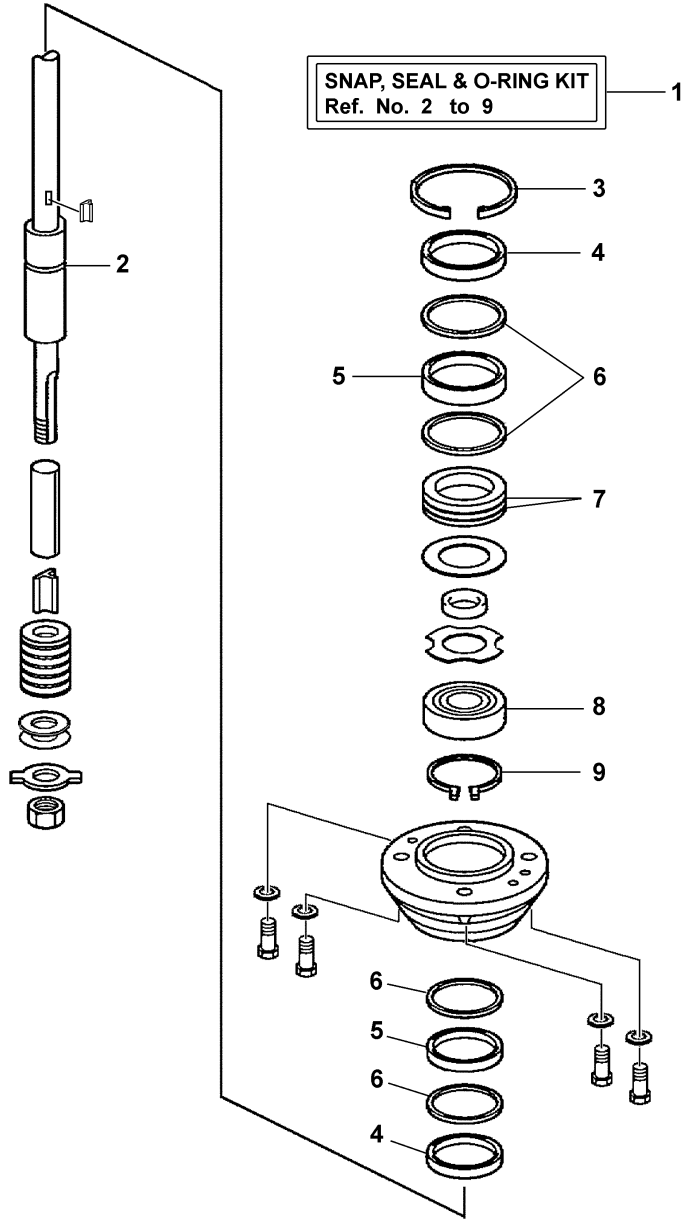

Part List

F40MJHD-PUMP 2005 / WATER PUMP ADAPTER F50 60

REF - NO	PART NUMBER	PART NAME	QUANTITY	REMARKS
1	63D-JD001-36-60	ADAPTER PLATE (AJ)	1	
2	63D-JD001-37-70	EXTENSION, WATER TUBE	1	
3	663-44366-00-00	DAMPER, WATER SEAL 2	1	
4	6H4-JD006-16-60	PIN, DOWEL	2	
5	93604-08062-00	PIN, DOWEL	2	
6	63D-JD001-37-80	SHIFT ROD GUIDE, BRASS	1	
7	6H4-JD006-07-00	BOLT	1	
8	6H4-JD005-91-00	BOLT	5	
9	6H4-JD006-40-00	WASHER, SPRING LOCK	5	
10	6H4-JD005-92-00	BOLT	4	
11	6H4-JD006-36-00	WASHER, LOCK M10	4	
12	62Y-44311-10-00	HOUSING, WATER PUMP	1	
13	63D-44322-00-00	.INSERT, CARTRIDGE	1	
14	6H3-44352-00-00	.IMPELLER	1	
15	93210-59MG7-00	.O-RING	1	
16	63D-44323-00-00	.OUTER PLATE, CARTRIDGE	1	
17	63D-44316-00-00	.GASKET, WATER PUMP	1	

F40MJHD-PUMP 2005 / TILLER STEERING SHIFT CABLE F50 PORT

REF - NO	PART NUMBER	PART NAME	QUANTITY	REMARKS
1	63D-JD001-38-20	CABLE, SHIFT ASSEMBLY 4'	1	
2	63D-JD000-54-72	.CABLE, SHIFT 5'	1	OPTIONAL
2	63D-JD005-47-00	.CABLE, SHIFT 4'	1	
3	63D-JD006-21-01	.NUT, HEX 10-32	3	
4	6H4-JD005-43-00	.CABLE CLAMP	1	
5	6H4-JD005-61-00	.SCREW	2	
6	6H4-JD006-19-00	.NUT, FIBER LOCK	2	
7	65F-JD005-53-01	.BALL END #10	1	
8	63D-JD005-58-02	.SCREW, PAN HD FIL 10-32 X 34	1	
9	6H4-JD006-37-00	.WASHER, SPRING LOCK #10	1	

Part List

F40MJHD-PUMP 2005 / TILLER STEERING SHIFT CABLE F60 STBD

REF - NO	PART NUMBER	PART NAME	QUANTITY	REMARKS
1	67F-JD000-15-66	CABLE, SHIFT ASSEMBLY Y100-4	1	
2	62Y-JD000-54-72	.CABLE 5 FT	1	
3	63D-JD006-21-01	.NUT, HEX 10-32	2	
4	6H4-JD005-43-00	.CABLE CLAMP	1	
5	6H4-JD005-42-00	.SHIM	1	
6	6H4-JD006-21-00	.NUT, NYLOC	3	
7	67F-JD000-15-67	.SCREW, ROD END	1	
8	67F-JD005-53-01	.BALL END #10	1	
9	6H4-JD005-58-00	.SCREW, FIL HD SLOTTED	2	
10	67F-JD000-15-68	.SHIM WASHER, SMALL	1	
11	67F-JD000-15-69	.SHIM WASHER, LARGE	1	