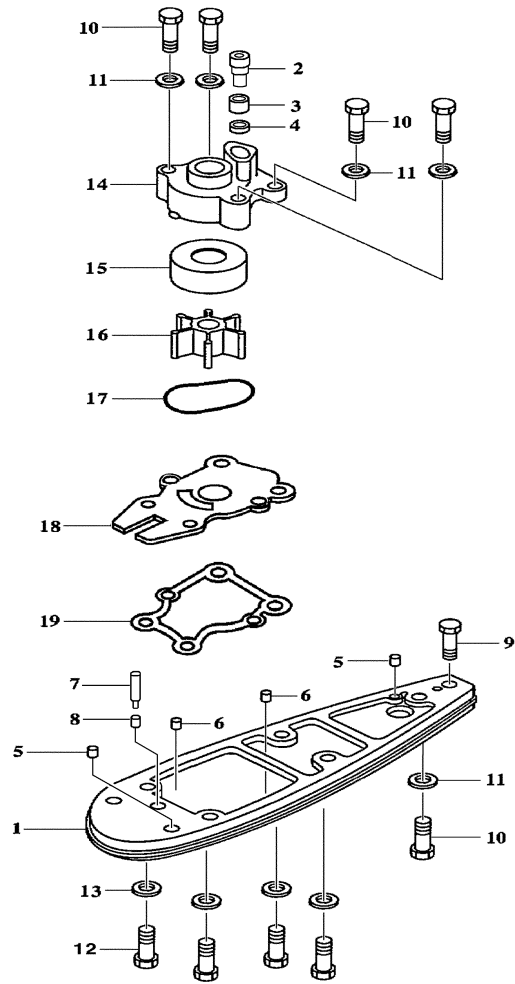

Part List

F40MJHD-PUMP 2005 / MAIN HOUSING F40

REF - NO	PART NUMBER	PART NAME	QUANTITY	REMARKS
1	63D-JD001-36-90	MAIN HOUSING	1	
2	6H4-JD006-31-00	DOWEL PIN	2	
3	6H4-JD009-75-00	GREASE HOSE	1	
4	6H4-JD005-39-00	GREASE FITTING	1	
5	6H4-JD008-46-00	U-BOLT	1	
6	6H4-JD006-21-00	NUT, NYLOC	2	
7	6H4-JD000-80-00	EXHAUST TUBE	1	
8	6H4-JD001-16-90	GATE BUMPER	1	
9	6H4-JD001-03-50	SHIFT CAM, MEDIUM	1	
10	6H4-JD001-04-30	SHAFT, ROLLER	1	
11	6H1-JD005-73-00	BOLT	1	
12	63D-JD005-53-02	BALL END	1	
13	6H4-JD006-23-00	NYLOC	1	
14	6H4-JD005-74-10	BOLT, HEX HEAD NYLOC	1	
15	6H4-JD001-03-60	CAM, ECCENTRIC DRILLED	1	
16	6H4-JD001-04-20	SHAFT, ROLLER	1	
17	6H4-JD006-35-00	WASHER, PLAIN	1	
18	6H4-JD006-24-00	NUT, FIBER LOCK	2	
19	6H4-JD001-56-00	BRACKET, CABLE SUPPORT	1	
20	6H4-JD005-43-00	CABLE CLAMP	1	
21	6H4-JD005-61-00	SCREW	2	
22	6H4-JD006-19-00	NUT, FIBER LOCK	2	
23	6H4-JD005-72-00	BOLT	2	
24	6H4-JD006-35-00	WASHER, PLAIN	2	
25	6H4-JD001-17-60	GATE ASSY. MED CAM	1	
26	6H4-JD011-75-01	REVERSE GATE, MEDIUM	1	
27	6H4-JD005-35-00	NYLON SLEEVE	2	
28	6H4-JD008-22-00	PIN, REVERSE PIVOT	2	
29	6H4-JD005-74-00	BOLT	2	
30	6H4-JD005-42-00	SHIM	1	
31	6H4-JD001-02-40	FLUSH SCREW	1	
32	6H4-JD001-02-50	WASHER, FIBER M8	1	
33	6H4-JD001-03-70	BUSHING, CAM	1	
34	6H4-JD001-03-80	WASHER, CAM	1	
35	6H4-JD001-03-90	SHIM, CAM	2	
36	6H4-JD001-17-00	SPRING, GATE BUMPER	1	
37	67C-JD005-59-02	SCREW, NYLOC	1	
38	6H4-JD001-17-70	WASHER, SPRING	1	
39	6H4-JD006-40-00	WASHER, SPRING LOCK	4	
40	6H4-JD006-03-00	BOLT, 5/16"-18 X 2-1/2"	2	
41	6H4-JD005-99-00	BOLT, HEX HEAD	2	