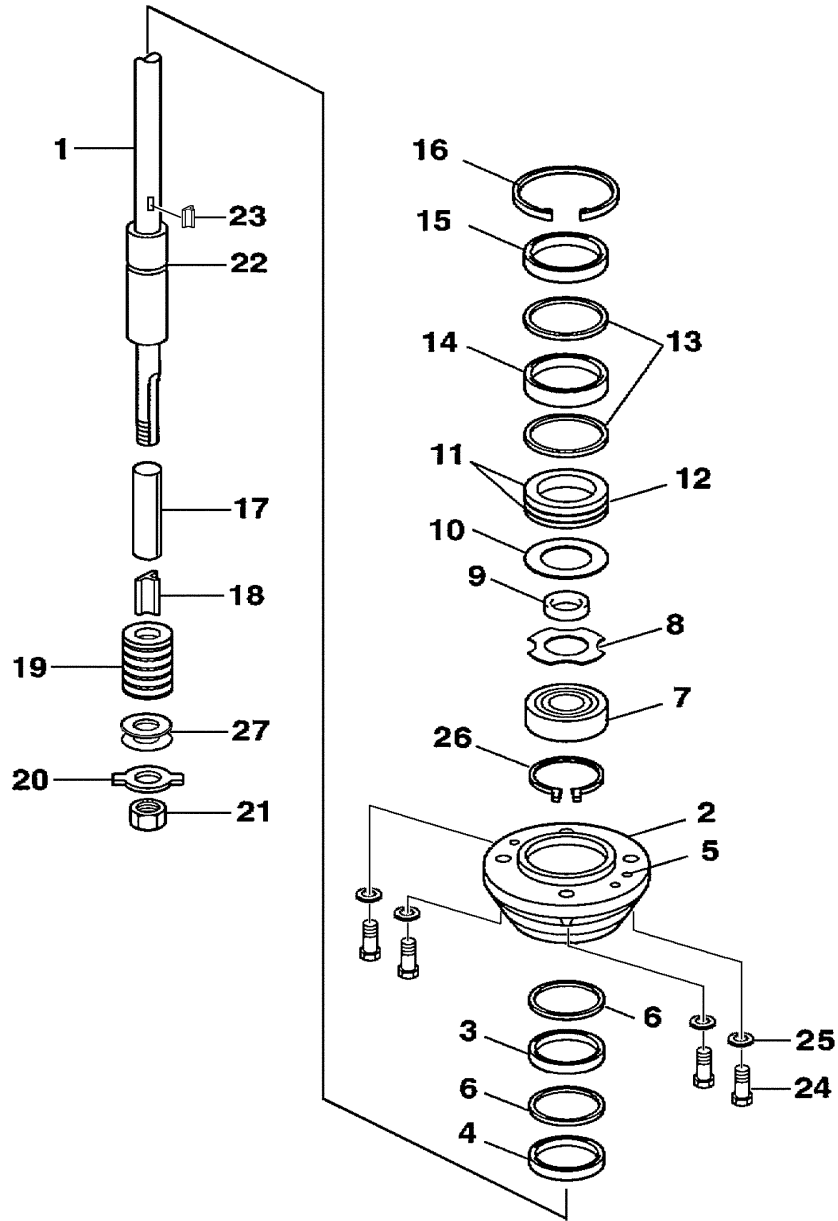

Part List

F40MJHD-PUMP 2005 / INTAKE ASSEMBLY F40

REF - NO	PART NUMBER	PART NAME	QUANTITY	REMARKS
1	6H4-JD000-31-21	INTAKE ASSEMBLY 6-1/8	1	
2	6H4-JD000-07-00	.INTAKE CASING 6-1/8	1	
3	6H4-JD000-93-22	.LINER 6-1/8 W/HARDWARE	1	REF # 6 & 7
4	6H4-JD000-16-00	.GRILL BAR	1	
5	6H4-JD000-14-00	.GRILL ROD	2	
6	6H4-JD005-72-00	.BOLT	2	
7	6H4-JD006-38-00	.WASHER, SPRING LOCK	2	
8	6H4-JD000-08-22	IMPELLER	1	
9	6H1-JD005-73-00	.BOLT	6	

Part List

F40MJHD-PUMP 2005 / MAIN HOUSING F40

REF - NO	PART NUMBER	PART NAME	QUANTITY	REMARKS
1	63D-JD001-36-90	MAIN HOUSING	1	
2	6H4-JD006-31-00	DOWEL PIN	2	
3	6H4-JD009-75-00	GREASE HOSE	1	
4	6H4-JD005-39-00	GREASE FITTING	1	
5	6H4-JD008-46-00	U-BOLT	1	
6	6H4-JD006-21-00	NUT, NYLOC	2	
7	6H4-JD000-80-00	EXHAUST TUBE	1	
8	6H4-JD001-16-90	GATE BUMPER	1	
9	6H4-JD001-03-50	SHIFT CAM, MEDIUM	1	
10	6H4-JD001-04-30	SHAFT, ROLLER	1	
11	6H1-JD005-73-00	BOLT	1	
12	63D-JD005-53-02	BALL END	1	
13	6H4-JD006-23-00	NYLOC	1	
14	6H4-JD005-74-10	BOLT, HEX HEAD NYLOC	1	
15	6H4-JD001-03-60	CAM, ECCENTRIC DRILLED	1	
16	6H4-JD001-04-20	SHAFT, ROLLER	1	
17	6H4-JD006-35-00	WASHER, PLAIN	1	
18	6H4-JD006-24-00	NUT, FIBER LOCK	2	
19	6H4-JD001-56-00	BRACKET, CABLE SUPPORT	1	
20	6H4-JD005-43-00	CABLE CLAMP	1	
21	6H4-JD005-61-00	SCREW	2	
22	6H4-JD006-19-00	NUT, FIBER LOCK	2	
23	6H4-JD005-72-00	BOLT	2	
24	6H4-JD006-35-00	WASHER, PLAIN	2	
25	6H4-JD001-17-60	GATE ASSY. MED CAM	1	
26	6H4-JD011-75-01	REVERSE GATE, MEDIUM	1	
27	6H4-JD005-35-00	NYLON SLEEVE	2	
28	6H4-JD008-22-00	PIN, REVERSE PIVOT	2	
29	6H4-JD005-74-00	BOLT	2	
30	6H4-JD005-42-00	SHIM	1	
31	6H4-JD001-02-40	FLUSH SCREW	1	
32	6H4-JD001-02-50	WASHER, FIBER M8	1	
33	6H4-JD001-03-70	BUSHING, CAM	1	
34	6H4-JD001-03-80	WASHER, CAM	1	
35	6H4-JD001-03-90	SHIM, CAM	2	
36	6H4-JD001-17-00	SPRING, GATE BUMPER	1	
37	67C-JD005-59-02	SCREW, NYLOC	1	
38	6H4-JD001-17-70	WASHER, SPRING	1	
39	6H4-JD006-40-00	WASHER, SPRING LOCK	4	
40	6H4-JD006-03-00	BOLT, 5/16"-18 X 2-1/2"	2	
41	6H4-JD005-99-00	BOLT, HEX HEAD	2	