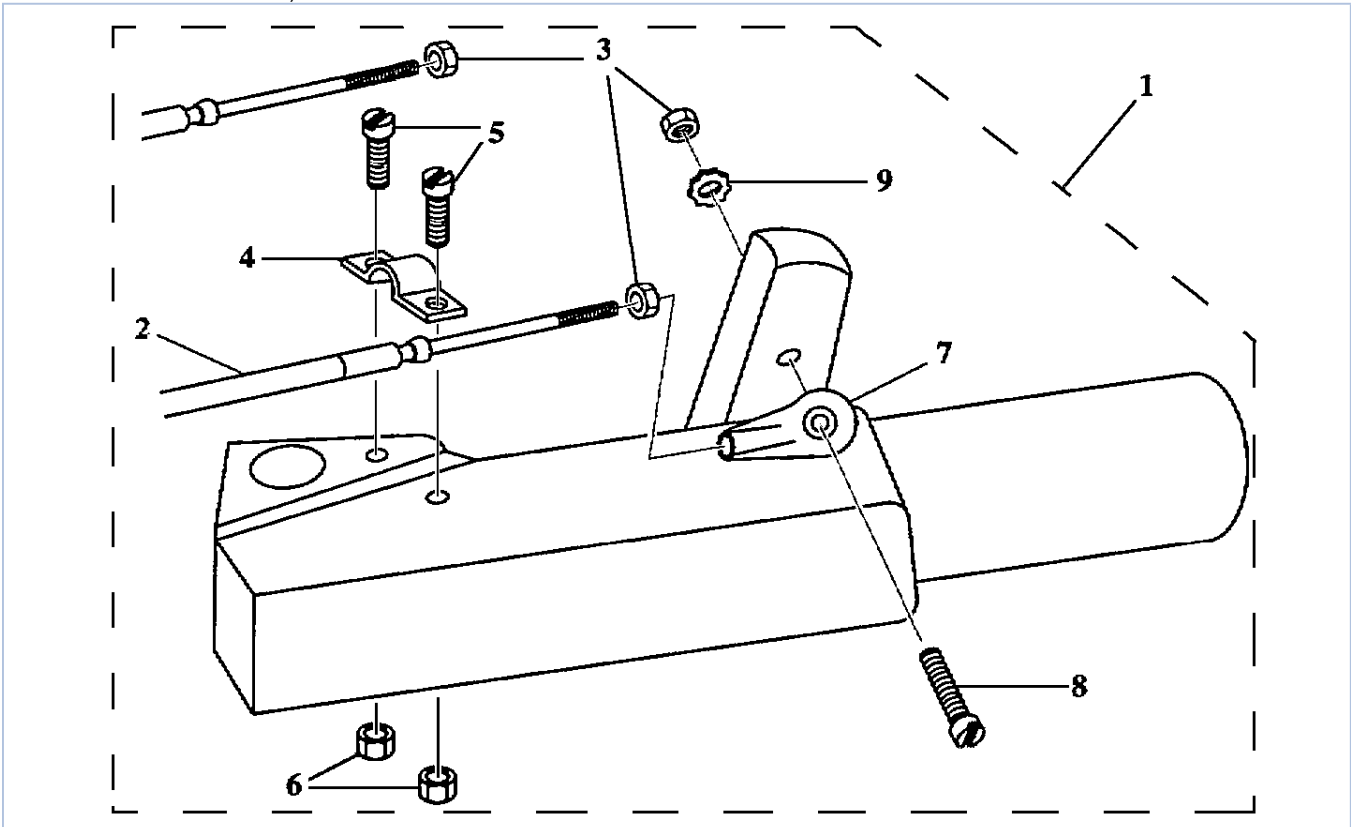

Part List

F40MJHD-PUMP 2005 / TILLER STEERING SHIFT CABLE F50 PORT

REF - NO	PART NUMBER	PART NAME	QUANTITY	REMARKS
1	63D-JD001-38-20	CABLE, SHIFT ASSEMBLY 4'	1	
2	63D-JD000-54-72	.CABLE, SHIFT 5'	1	OPTIONAL
2	63D-JD005-47-00	.CABLE, SHIFT 4'	1	
3	63D-JD006-21-01	.NUT, HEX 10-32	3	
4	6H4-JD005-43-00	.CABLE CLAMP	1	
5	6H4-JD005-61-00	.SCREW	2	
6	6H4-JD006-19-00	.NUT, FIBER LOCK	2	
7	65F-JD005-53-01	.BALL END #10	1	
8	63D-JD005-58-02	.SCREW, PAN HD FIL 10-32 X 34	1	
9	6H4-JD006-37-00	.WASHER, SPRING LOCK #10	1