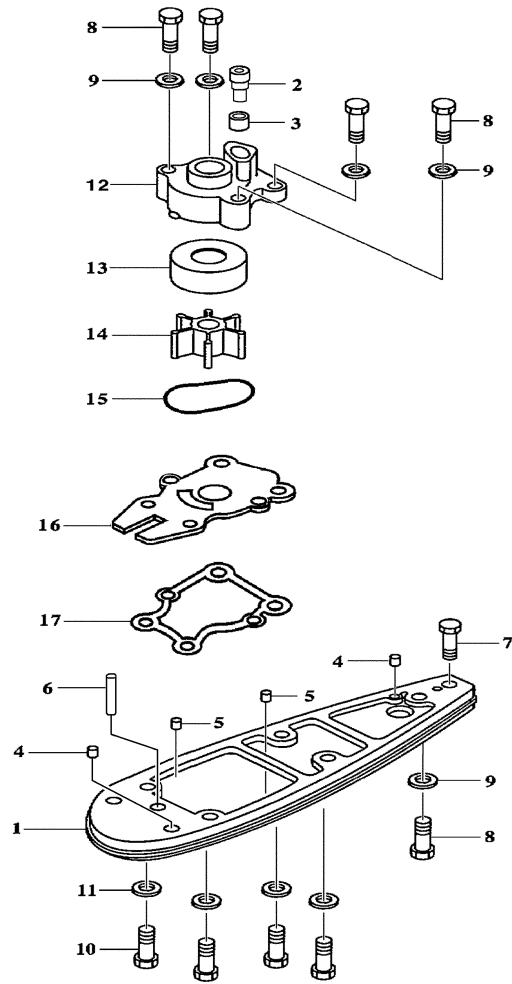

Part List

F40MJHD-PUMP 2005 / WATER PUMP ADAPTER F50 60

REF - NO	PART NUMBER	PART NAME	QUANTITY	REMARKS
1	63D-JD001-36-60	ADAPTER PLATE (AJ)	1	
2	63D-JD001-37-70	EXTENSION, WATER TUBE	1	
3	663-44366-00-00	DAMPER, WATER SEAL 2	1	
4	6H4-JD006-16-60	PIN, DOWEL	2	
5	93604-08062-00	PIN, DOWEL	2	
6	63D-JD001-37-80	SHIFT ROD GUIDE, BRASS	1	
7	6H4-JD006-07-00	BOLT	1	
8	6H4-JD005-91-00	BOLT	5	
9	6H4-JD006-40-00	WASHER, SPRING LOCK	5	
10	6H4-JD005-92-00	BOLT	4	
11	6H4-JD006-36-00	WASHER, LOCK M10	4	
12	62Y-44311-10-00	HOUSING, WATER PUMP	1	
13	63D-44322-00-00	.INSERT, CARTRIDGE	1	
14	6H3-44352-00-00	.IMPELLER	1	
15	93210-59MG7-00	.O-RING	1	
16	63D-44323-00-00	.OUTER PLATE, CARTRIDGE	1	
17	63D-44316-00-00	.GASKET, WATER PUMP	1	

Part Notes

F40MJHD-PUMP 2005 / WATER PUMP ADAPTER F50 60

PART NUMBER	NOTE TEXT
6H3-44352-00-00	OEM: This part number is among the Top 100 Most Popular Marine Maintenance Parts as of February 2013.