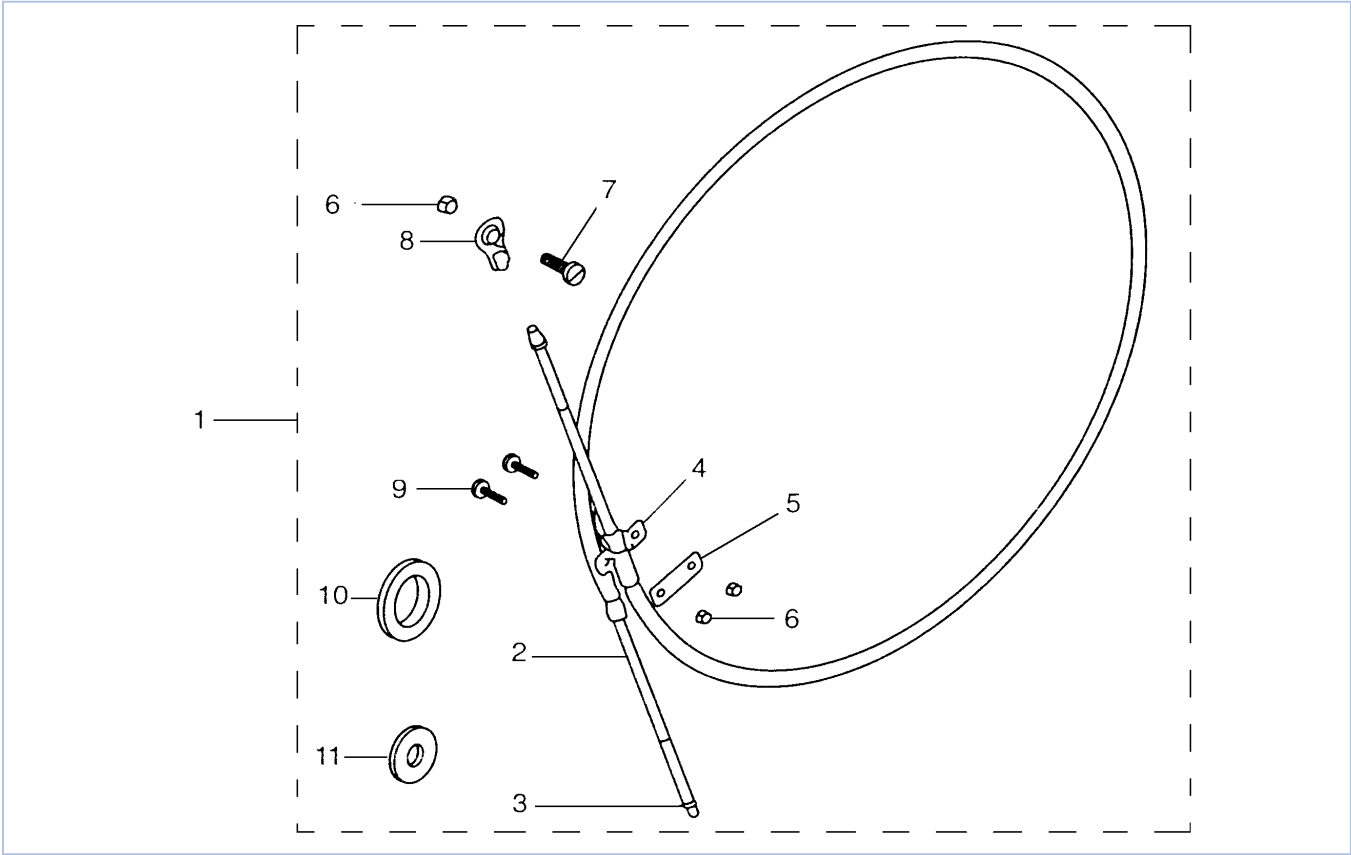

Part List

F40MJHD-PUMP 2005 / WATER PUMP ADAPTER F50 60

REF - NO	PART NUMBER	PART NAME	QUANTITY	REMARKS
1	63D-JD001-36-60	ADAPTER PLATE (AJ)	1	
2	63D-JD001-37-70	EXTENSION, WATER TUBE	1	
3	663-44366-00-00	DAMPER, WATER SEAL 2	1	
4	6H4-JD006-16-60	PIN, DOWEL	2	
5	93604-08062-00	PIN, DOWEL	2	
6	63D-JD001-37-80	SHIFT ROD GUIDE, BRASS	1	
7	6H4-JD006-07-00	BOLT	1	
8	6H4-JD005-91-00	BOLT	5	
9	6H4-JD006-40-00	WASHER, SPRING LOCK	5	
10	6H4-JD005-92-00	BOLT	4	
11	6H4-JD006-36-00	WASHER, LOCK M10	4	
12	62Y-44311-10-00	HOUSING, WATER PUMP	1	
13	63D-44322-00-00	.INSERT, CARTRIDGE	1	
14	6H3-44352-00-00	.IMPELLER	1	
15	93210-59MG7-00	.O-RING	1	
16	63D-44323-00-00	.OUTER PLATE, CARTRIDGE	1	
17	63D-44316-00-00	.GASKET, WATER PUMP	1	

Part Notes

F40MJHD-PUMP 2005 / WATER PUMP ADAPTER F50 60

PART NUMBER	NOTE TEXT
6H3-44352-00-00 	OEM: This part number is among the Top 100 Most Popular Marine Maintenance Parts as of February 2013.

Part List

F40MJHD-PUMP 2005 / TILLER STEERING SHIFT CABLE F50 PORT

REF - NO	PART NUMBER	PART NAME	QUANTITY	REMARKS
1	63D-JD001-38-20	CABLE, SHIFT ASSEMBLY 4'	1	
2	63D-JD000-54-72	.CABLE, SHIFT 5'	1	OPTIONAL
2	63D-JD005-47-00	.CABLE, SHIFT 4'	1	
3	63D-JD006-21-01	.NUT, HEX 10-32	3	
4	6H4-JD005-43-00	.CABLE CLAMP	1	
5	6H4-JD005-61-00	.SCREW	2	
6	6H4-JD006-19-00	.NUT, FIBER LOCK	2	
7	65F-JD005-53-01	.BALL END #10	1	
8	63D-JD005-58-02	.SCREW, PAN HD FIL 10-32 X 34	1	
9	6H4-JD006-37-00	.WASHER, SPRING LOCK #10	1	