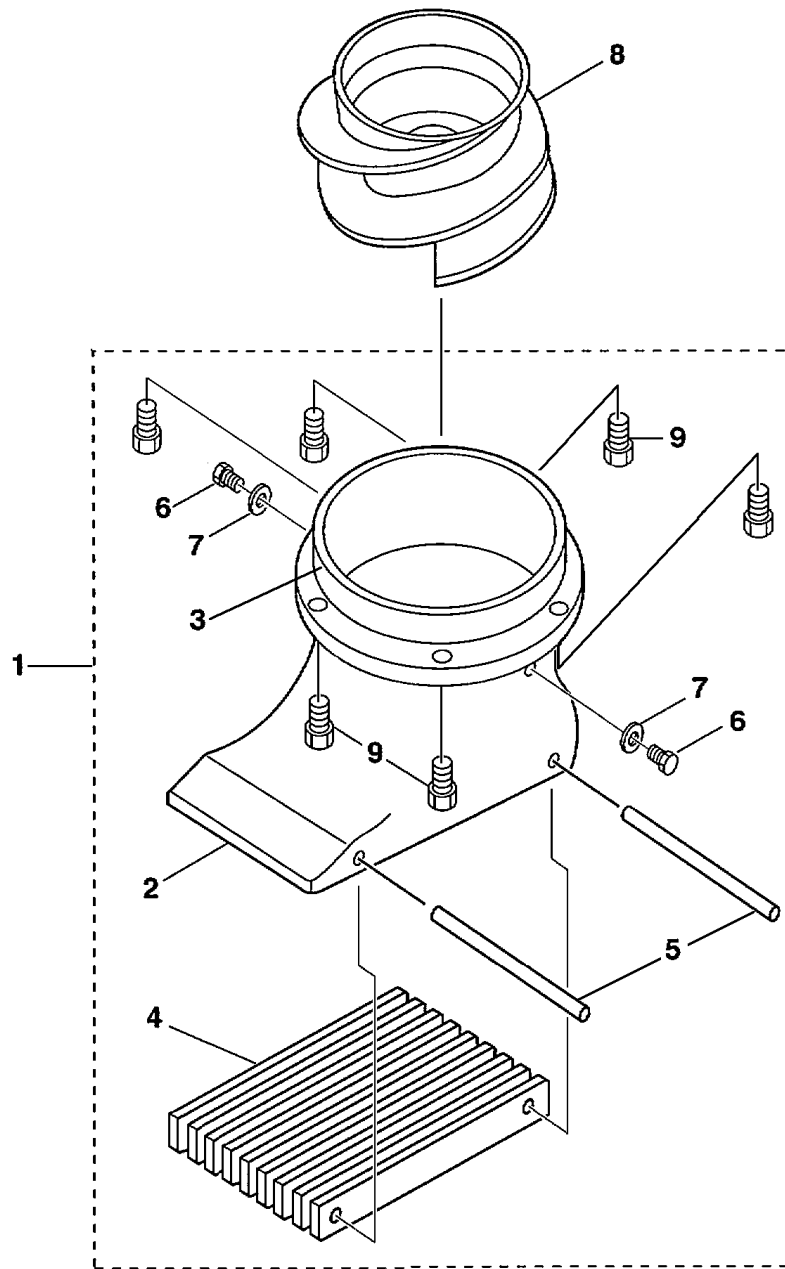

Part List

F40MJHD-PUMP 2005 / WATER PUMP ADAPTER F40

REF - NO	PART NUMBER	PART NAME	QUANTITY	REMARKS
1	63D-JD001-36-00	ADAPTER PLATE (AJ)	1	
2	63D-JD001-37-70	EXTENSION, WATER TUBE	1	
3	663-44366-00-00	DAMPER, WATER SEAL 2	1	
4	67C-JD016-49-00	SPACER, WATER TUBE	1	
5	6H4-JD006-16-00	DOWEL PIN	2	
6	93604-08062-00	PIN, DOWEL	2	
7	67C-JD016-51-00	SHIFT ROD GIUIDE AJ-43	1	
8	67C-JD016-50-00	CUSHION, SHIFT ROD GUIDE	1	
9	6H4-JD006-07-00	BOLT	1	
10	6H4-JD005-91-00	BOLT	5	
11	6H4-JD006-40-00	WASHER, SPRING LOCK	5	
12	6H4-JD005-92-00	BOLT	4	
13	6H4-JD006-36-00	WASHER, LOCK M10	4	
14	67C-44311-10-00	HOUSING, WATER PUMP	1	
15	63D-44322-00-00	.INSERT, CARTRIDGE	1	
16	6H4-44352-02-00	.IMPELLER	1	
17	93210-59MG7-00	.O-RING	1	
18	66T-44323-00-00	.OUTER PLATE, CARTRIDGE	1	
19	63D-44316-00-00	.GASKET, WATER PUMP	1	

Part List

F40MJHD-PUMP 2005 / TILLER STEERING SHIFT CABLE F40

REF - NO	PART NUMBER	PART NAME	QUANTITY	REMARKS
1	67F-JD001-56-61	CABLE, SHIFT ASSEMBLY AJS-43	1	
2	63D-JD000-54-71	.CABLE	1	OPTIONAL
2	63D-JD005-47-00	.CABLE, SHIFT 4'	1	
3	63D-JD006-21-01	.NUT, HEX 10-32	2	
4	6H4-JD005-43-00	.CABLE CLAMP	1	
5	6H4-JD005-42-00	.SHIM	1	
6	6H4-JD006-21-00	.NUT, NYLOC	3	
7	67F-JD000-15-67	.SCREW, ROD END	1	
8	67F-JD005-53-01	.BALL END #10	1	
9	6H4-JD005-58-00	.SCREW, FIL HD SLOTTED	2	
10	67F-JD000-15-69	.SHIM WASHER, LARGE	1	
11	67F-JD000-15-68	.SHIM WASHER, SMALL	1	